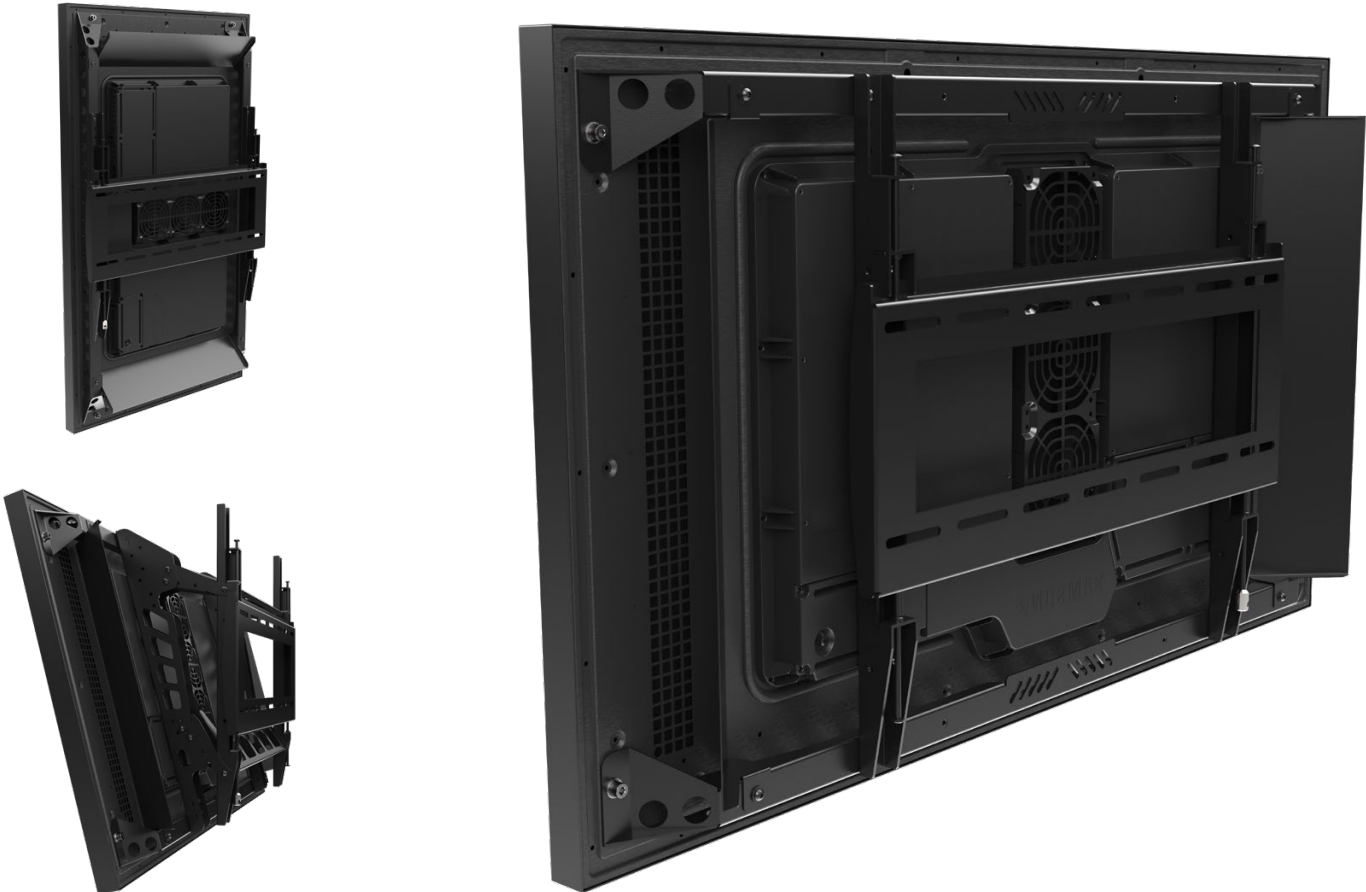

=

OH

OH SERIES

55 INCH 75 INCH

PM OH SERIES

Introducing mounts for the 55" and 75" Samsung OH series displays!
These innovative, Samsung-approved mounts, are a product of our drive to go above and beyond to surpass our customer's expectations.

OH FEATURES

Corrosion Resistant.
Outdoor Rated.
Face the elements.

UV-Rated Paint.

55
+
75

For the 55" and 75" Samsung
OH series displays.

Flat or 5, 10 or 15 degrees of
downward tilt providing
optimal viewing experience.

Made in the USA.

Baffles to maintain proper
airflow.

Supports portrait and
landscape orientation.

SAMSUNG REVIEWED.

OH SERIES

55
INCH

75
INCH

WEATHER ANY STORM

75
INCH / TILT

PART NUMBER	7170-0977-00	7170-0977-01	7170-0978-00	7170-0978-01
LIST PRICE	\$1,000	\$1,300	\$2,000	\$2,500
COMPATIBLE DISPLAYS	OH55F	OH55F	OH75A	OH75A
FUNCTIONALITY	Flat	Up to 15° downward tilt	Flat	Up to 15° downward tilt
PRODUCT WEIGHT	31.5 lbs/14.3 kg	45.5 lbs/20.6 kg	58.3 lbs/26.44 kg	72.3 lbs/32.8 kg
MOUNTING SURFACE	Solid Concrete, 3/4" Plywood, Hollow Brick	Solid Concrete, 3/4" Plywood, Hollow Brick	Solid Concrete, 3/4" Plywood, Hollow Brick	Solid Concrete, 3/4" Plywood, Hollow Brick
ORIENTATION	Landscape + Portrait	Landscape + Portrait	Landscape + Portrait	Landscape + Portrait
ENVIRONMENT	Rain + Wind, Direct Sunlight, Indoor	Rain + Wind, Direct Sunlight, Indoor	Rain + Wind, Direct Sunlight, Indoor	Rain + Wind, Direct Sunlight, Indoor