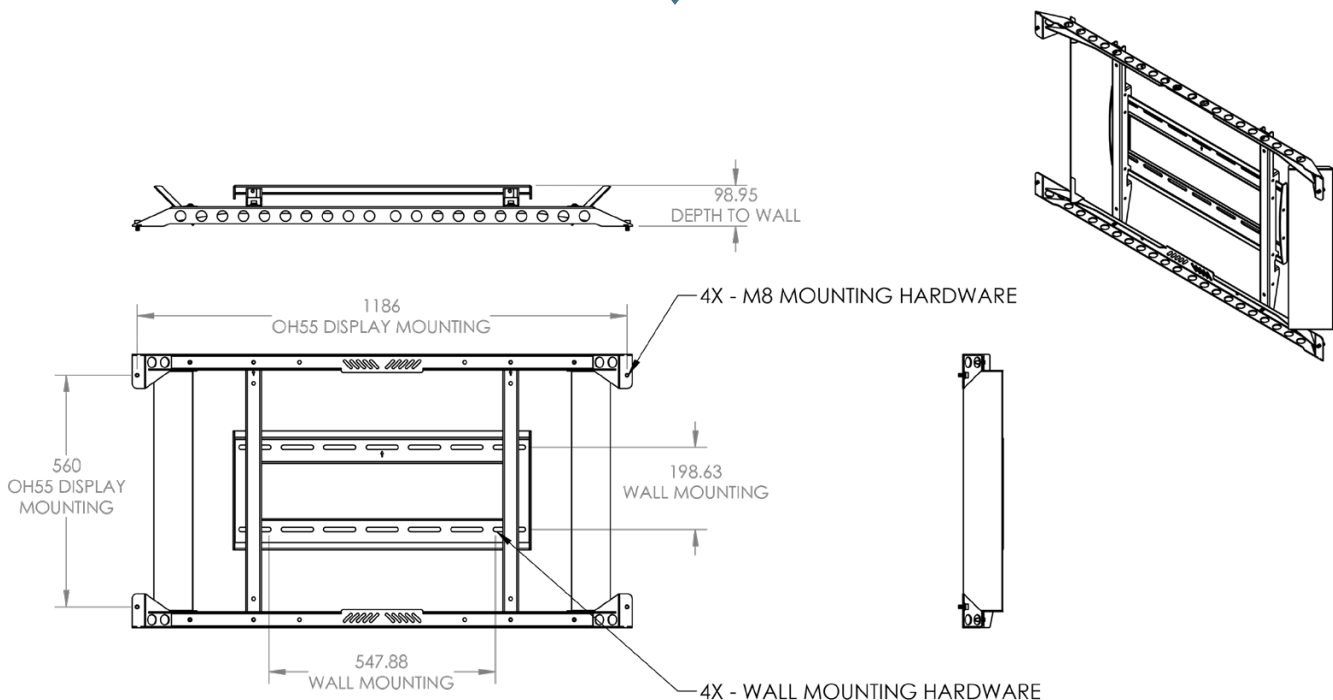

55
INCH

75
INCH

OH SERIES

OUTDOOR

OH SPECS

55
INCH / FLAT

55
INCH / TILT

75
INCH / FLAT

75
INCH / TILT

PART NUMBER	7170-0977-00	7170-0977-01	7170-0978-00	7170-0978-01
LIST PRICE	\$1,000	\$1,300	\$2,000	\$2,500
COMPATIBLE DISPLAYS	OH55F	OH55F	OH75A	OH75A
FUNCTIONALITY	Flat	Up to 15° downward tilt	Flat	Up to 15° downward tilt
PRODUCT WEIGHT	31.5 lbs/14.3 kg	45.5 lbs/20.6 kg	58.3 lbs/26.44 kg	72.3 lbs/32.8 kg
MOUNTING SURFACE	Solid Concrete, 3/4" Plywood, Hollow Brick	Solid Concrete, 3/4" Plywood, Hollow Brick	Solid Concrete, 3/4" Plywood, Hollow Brick	Solid Concrete, 3/4" Plywood, Hollow Brick
ORIENTATION	Landscape + Portrait	Landscape + Portrait	Landscape + Portrait	Landscape + Portrait
ENVIRONMENT	Rain + Wind, Direct Sunlight, Indoor	Rain + Wind, Direct Sunlight, Indoor	Rain + Wind, Direct Sunlight, Indoor	Rain + Wind, Direct Sunlight, Indoor